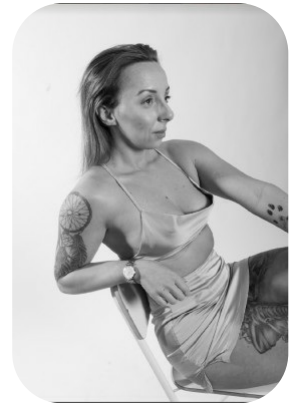

Chelsea White

Age: 25-30	Height: 5ft0inch	Eye Colour: Green	Accent: Northern
Gender:F	Weight: 54kg	Waist: 27es	Bust: 32es
Location: Britain North	Shoe Size: 4	Hips: 34es	
Drives: Yes	Hair Color: Red		

Talents
COMMERCIAL MODELS