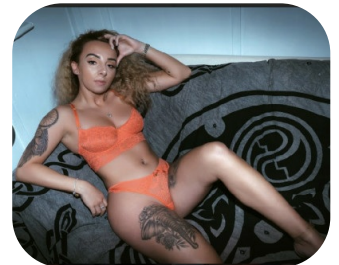

Chelsea White

Age: 25-30	Height: 5ft0inch	Eye Colour: Green	Accent: Northern
Gender:F	Weight: 54kg	Waist: 27es	Bust: 32es
Location: Britain North	Shoe Size: 4	Hips: 34es	
Drives: Yes	Hair Color: Red		

Talents
COMMERCIAL MODELS