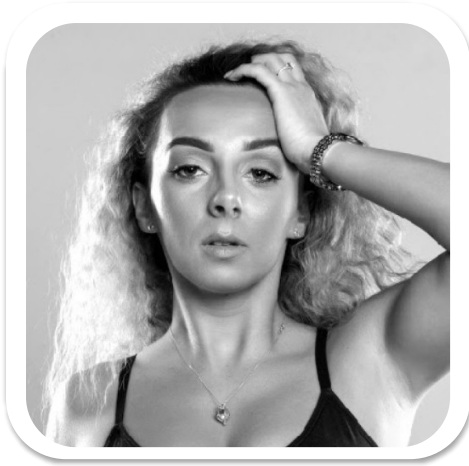

Chelsea White

Age: 25-30	Height: 5ft0inch	Eye Colour: Green	Accent: Northern
Gender:F	Weight: 54kg	Waist: 27es	Bust: 32es
Location: Britain North	Shoe Size: 4	Hips: 34es	
Drives: Yes	Hair Color: Red		

Talents
COMMERCIAL MODELS