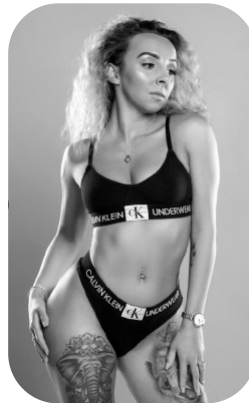

Chelsea White

Age: 25-30	Height: 5ft0inch	Eye Colour: Green	Accent: Northern
Gender:F	Weight: 54kg	Waist: 27es	Bust: 32es
Location: Britain North	Shoe Size: 4	Hips: 34es	
Drives: Yes	Hair Color: Red		

Talents
COMMERCIAL MODELS