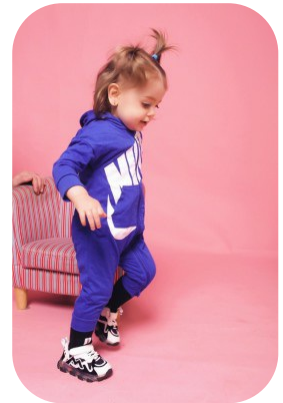

Chiara BE

Videos: 3

Age: 0-5	Height: 3ft0inch	Eye Colour: Blue	Accent: London
Gender:F	Weight: 11kg	Waist: 53	Bust: 51
Location: London	Shoe Size: 2	Hips: 53	
Drives: No	Hair Color: Blonde		

Talents
CHILD MODELLING, EXTRAS