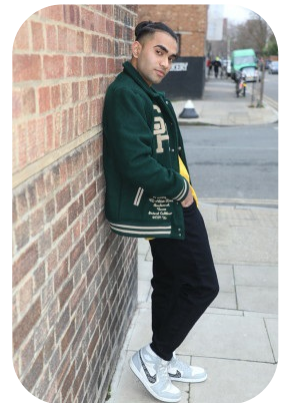

Chintak D

Age: 16-20	Height: 5ft6inch	Eye Colour: Brown	Accent: South Asian
Gender:M	Weight: 71kg	Waist: 32	Bust: 40
Location: London	Shoe Size: 8.5	Hips: 38	
Drives: No	Hair Color: Black		

Talents

COMMERCIAL MODELS, FITNESS MODELS, EXTRAS