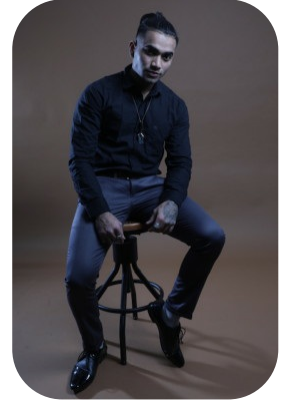

Chintak D

Age: 16-20	Height: 5ft6inch	Eye Colour: Brown	Accent: South Asian
Gender:M	Weight: 71kg	Waist: 32	Bust: 40
Location: London	Shoe Size: 8.5	Hips: 38	
Drives: No	Hair Color: Black		

Talents

COMMERCIAL MODELS, FITNESS MODELS, EXTRAS