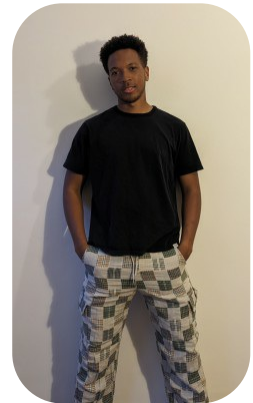

Additional Talents:
SWIM BIKE GYM FITNESS