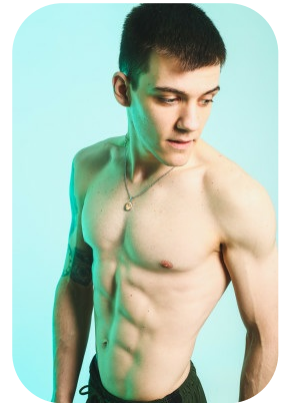

# Chiril Lobanov

Age: 25-30	Height: 6ft1inch	Eye Colour: Blue	Accent: Northern
Gender:M	Weight: 70kg	Waist: 70	Bust: 79
Location: Britain North	Shoe Size: 9	Hips: 72	
Drives: Yes	Hair Color: Brunette		

Talents  
COMMERCIAL MODELS, EXTRAS, ATHLETES

Additional Talents:

BIKE - SWIM - ROLLERBLADE - SKATEBOARD - CLIMB

BOXING - 1 YEARS, GYM FITNESS - 5 YEARS

FOR ANY INQUIRIES PLEASE CONTACT US

0207 834 66 60 - Office