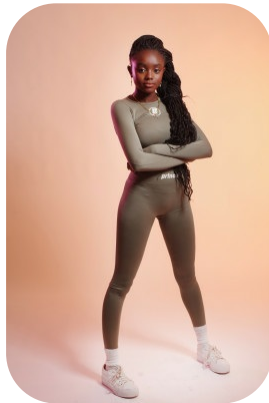

# Chizi Felix

Age: 16-20	Height: 5ft4inch	Eye Colour: Black	Accent: London
Gender:F	Weight: 50kg	Waist: 24	
Location: London	Shoe Size: 5	Bust: 31	
Drives: No	Hair Color: Black	Hips: 34	

## Talents

COMMERCIAL MODELS, TEEN MODELS, EXTRAS