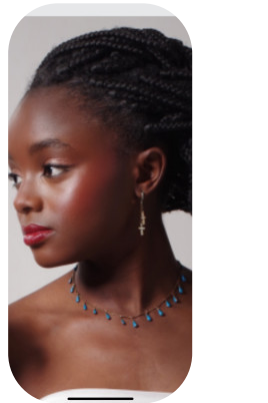

Additional Talents:

BIKE RUNNING ATHLETICS CROSS-COUNTRY

ICE-SKATING

FOR ANY INQUIRIES PLEASE CONTACT US

0207 834 66 60 - Office

www.fusionmng.com

cast@fusionmng.com