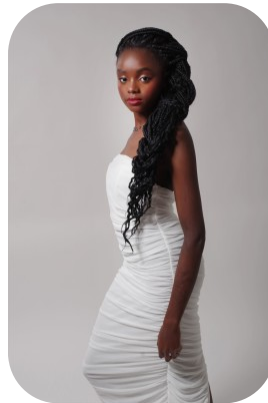

# Chizi Felix

Age: 16-20	Height: 5ft4inch	Eye Colour: Black	Accent: London
Gender:F	Weight: 50kg	Waist: 24	
Location: London	Shoe Size: 5	Bust: 31	
Drives: No	Hair Color: Black	Hips: 34	

## Talents

COMMERCIAL MODELS, TEEN MODELS, EXTRAS