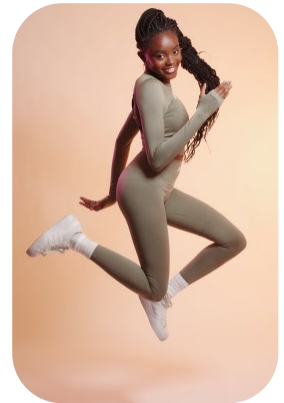

# Chizi Felix

Age: 16-20	Height: 5ft4inch	Eye Colour: Black	Accent: London
Gender:F	Weight: 50kg	Waist: 24	
Location: London	Shoe Size: 5	Bust: 31	
Drives: No	Hair Color: Black	Hips: 34	

## Talents

COMMERCIAL MODELS, TEEN MODELS, EXTRAS