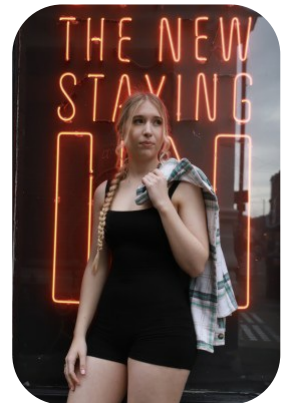

Chloe D

Age: 16-20	Height: 5ft7inch	Eye Colour: Green	Accent: London
Gender:F	Weight: 59kg	Waist: 33"	Bust: 36"
Location: Britain North	Shoe Size: 6	Hips: 34"	
Drives: Yes	Hair Color: Blonde		

Talents
COMMERCIAL MODELS