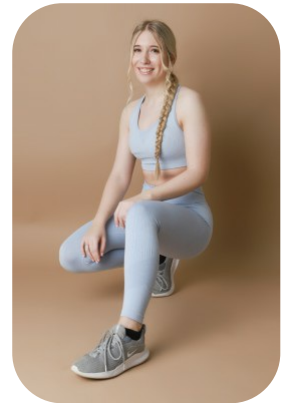

Chloe D

Age: 16-20	Height: 5ft7inch	Eye Colour: Green	Accent: London
Gender:F	Weight: 59kg	Waist: 33"	Bust: 36"
Location: Britain North	Shoe Size: 6	Hips: 34"	
Drives: Yes	Hair Color: Blonde		

Talents
COMMERCIAL MODELS