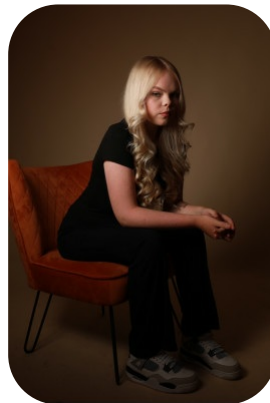

# Chloe Foley

Age: 16-20	Height: 5ft6inch	Eye Colour: Blue	Accent: Northern
Gender:F	Weight: 53kg	Waist: 27"	Bust: 34"
Location: Britain North	Shoe Size: 6.5	Hips: 32"	
Drives: No	Hair Color: Blonde		

Talents  
COMMERCIAL MODELS, TEEN MODELS, EXTRAS