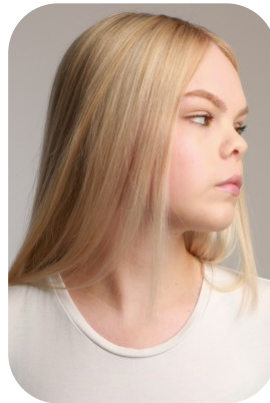

# Chloe Foley

Age: 16-20	Height: 5ft6inch	Eye Colour: Blue	Accent: Northern
Gender:F	Weight: 53kg	Waist: 27"	Bust: 34"
Location: Britain North	Shoe Size: 6.5	Hips: 32"	
Drives: No	Hair Color: Blonde		

Talents  
COMMERCIAL MODELS, TEEN MODELS, EXTRAS