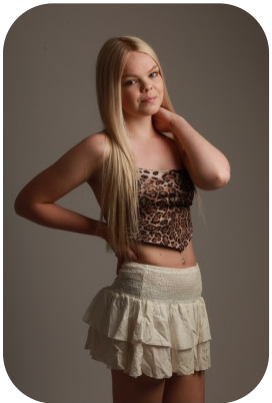

# Chloe Foley

Age: 16-20	Height: 5ft6inch	Eye Colour: Blue	Accent: Northern
Gender:F	Weight: 53kg	Waist: 27"	Bust: 34"
Location: Britain North	Shoe Size: 6.5	Hips: 32"	
Drives: No	Hair Color: Blonde		

Talents  
COMMERCIAL MODELS, TEEN MODELS, EXTRAS