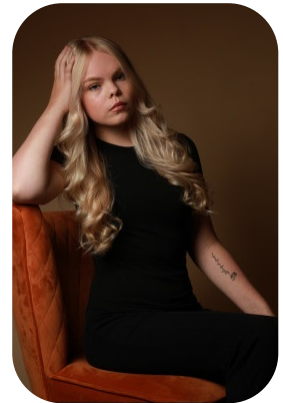

# Chloe Foley

Age: 16-20	Height: 5ft6inch	Eye Colour: Blue	Accent: Northern
Gender:F	Weight: 53kg	Waist: 27"	Bust: 34"
Location: Britain North	Shoe Size: 6.5	Hips: 32"	
Drives: No	Hair Color: Blonde		

Talents  
COMMERCIAL MODELS, TEEN MODELS, EXTRAS