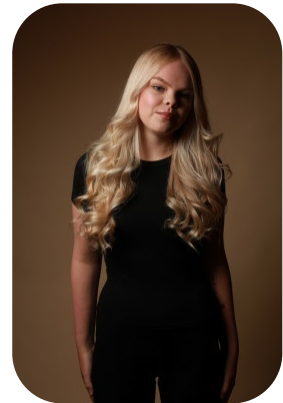

# Chloe Foley

Age: 16-20	Height: 5ft6inch	Eye Colour: Blue	Accent: Northern
Gender:F	Weight: 53kg	Waist: 27"	Bust: 34"
Location: Britain North	Shoe Size: 6.5	Hips: 32"	
Drives: No	Hair Color: Blonde		

Talents  
COMMERCIAL MODELS, TEEN MODELS, EXTRAS