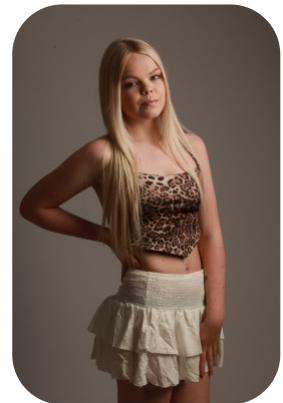

# Chloe Foley

Age: 16-20	Height: 5ft6inch	Eye Colour: Blue	Accent: Northern
Gender:F	Weight: 53kg	Waist: 27"	Bust: 34"
Location: Britain North	Shoe Size: 6.5	Hips: 32"	
Drives: No	Hair Color: Blonde		

Talents  
COMMERCIAL MODELS, TEEN MODELS, EXTRAS