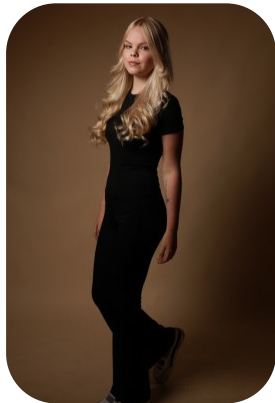

# Chloe Foley

Age: 16-20	Height: 5ft6inch	Eye Colour: Blue	Accent: Northern
Gender:F	Weight: 53kg	Waist: 27"	Bust: 34"
Location: Britain North	Shoe Size: 6.5	Hips: 32"	
Drives: No	Hair Color: Blonde		

Talents  
COMMERCIAL MODELS, TEEN MODELS, EXTRAS