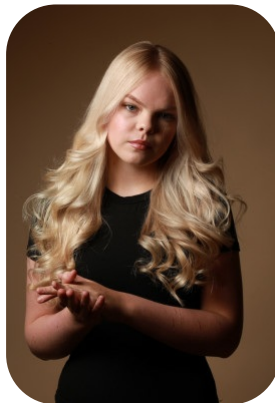

# Chloe Foley

Age: 16-20	Height: 5ft6inch	Eye Colour: Blue	Accent: Northern
Gender:F	Weight: 53kg	Waist: 27"	Bust: 34"
Location: Britain North	Shoe Size: 6.5	Hips: 32"	
Drives: No	Hair Color: Blonde		

Talents  
COMMERCIAL MODELS, TEEN MODELS, EXTRAS