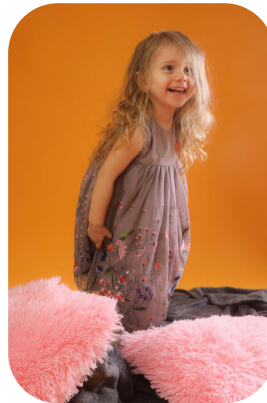

# Chloe Mehmetaj

Age: 0-5	Height: 3ft9inch	Eye Colour: Brown	Accent: British
Gender:F	Weight: 14kg	Waist: 58	London
Location: London	Shoe Size: 6	Bust: 57	
Drives: No	Hair Color: Blonde	Hips: 16	

Talents  
CHILD MODELLING