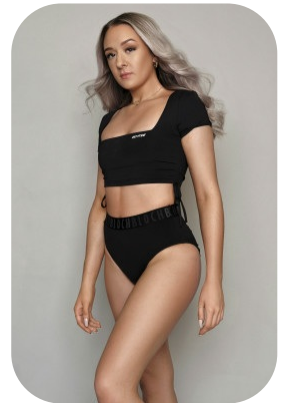

# Chloe Neil

Credits: 3 Trainings: 2 Videos: 3

Age: 21-24	Height: 5ft5inch	Eye Colour: Brown	Accent: London
Gender:F	Weight: 65kg	Waist: 29"	Bust: 35"
Location: Britain North	Shoe Size: 5	Hips: 41"	
Drives: Yes	Hair Color: Blonde		

Talents  
COMMERCIAL MODELS, COMMERCIAL DANCERS, EXTRAS

Additional Talents:  
BIKE - SWIM - ROLLERSKATE

FLUTE

GYM FITNESS

DANCE - COMMERCIAL, HIP HOP, BALLET, TAP, JAZZ,LATIN - 20 YEARS

---

Credits:

Years of Production	Production Name	Role
2022	Mardi Gras Alton Towers	Walliams Crew Performer
2022	Scarefest Alton Towers	ancestor
2021	Scarefest Alton Towers	Ancestor