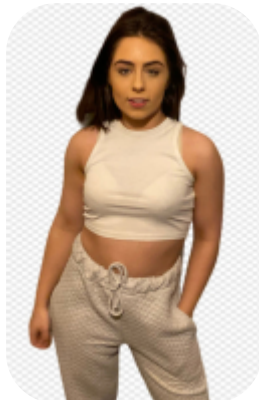

Additional Talents:
BIKE - SWIM - ICESKATE - CLIMB
GYMNASTICS - 3 YEARS