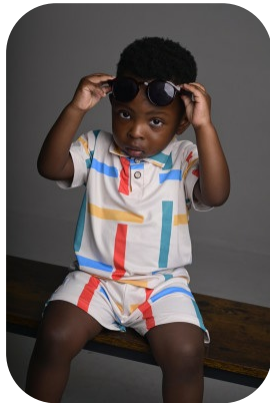

Chris CA

Videos: 1

Age: 0-5	Height: 3ft0inch	Eye Colour: Black	Accent: London
Gender:M	Weight: 14kg	Waist: NA	Bust: NA
Location: London	Shoe Size: 7	Hips: NA	
Drives: No	Hair Color: Black		

Talents
CHILD MODELLING