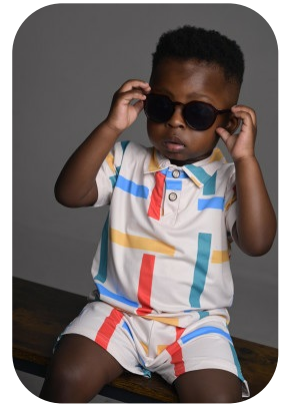

Chris CA

Videos: 1

Age: 0-5	Height: 3ft0inch	Eye Colour: Black	Accent: London
Gender:M	Weight: 14kg	Waist: NA	Bust: NA
Location: London	Shoe Size: 7	Hips: NA	
Drives: No	Hair Color: Black		

Talents
CHILD MODELLING