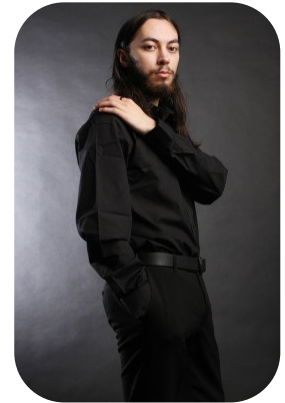

Chris S

Videos: 1

Age: 21-24	Height: 5ft9inch	Eye Colour: Hazel	Accent: London
Gender: M	Weight: 63kg	Waist: 35	Bust: 38
Location: London	Shoe Size: 9.5	Hips: 34	
Drives: No	Hair Color: Brunette		

Talents

COMMERCIAL MODELS, COMMERCIAL DANCERS, EXTRAS, ATHLETES, MUSICIANS, SPECIALITY

Additional Talents:

BIKE - HORSE RIDE - ICESKATE - CLIMB

ATHLETICS - TRACK - 4 YEARS

BOJUTSU - 3 YEARS

GYM FITNESS

PIANO (14 YEARS), DRUMS (10 YEARS)