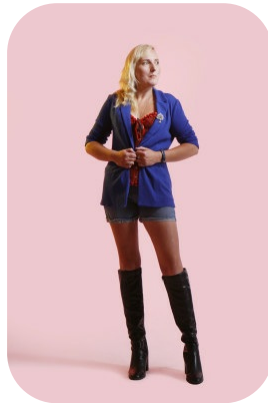

Chrissy B

Age: 41-50	Height: 5ft6inch	Eye Colour: Blue	Accent: Welsh
Gender:F	Weight: 66kg	Waist: 28"	Bust: 37"
Location: Wales	Shoe Size: 8.UK	Hips: 39"	
Drives: Yes	Hair Color: Blonde		

Talents
MATURE MODELS, EXTRAS