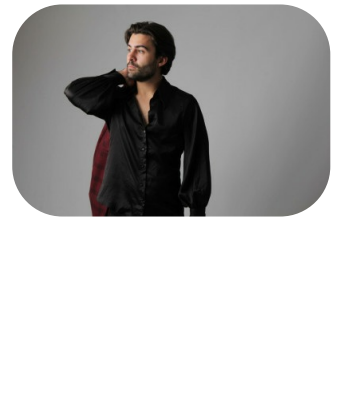

Christiaan Mitcalfe

Age: 21-24	Height: 5ft6inch	Eye Colour: Brown	Accent: London
Gender:M	Weight: 68kg	Waist: 32	Bust: 26
Location: London	Shoe Size: 8.UK	Hips: 36	
Drives: No	Hair Color: Brunette		

Talents
COMMERCIAL MODELS