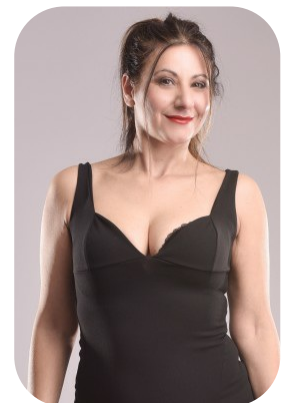

# Christina Andreou

Videos: 1

Age: 51-60	Height: 5ft5inch	Eye Colour: Brown	Accent: London
Gender:F	Weight: 29kg	Waist: 29ch	Bust: 34C
Location: London	Shoe Size: 6	Hips: 39ch	
Drives: Yes	Hair Color: Brunette		

## Talents

COMMERCIAL MODELS, MATURE MODELS, EXTRAS

Additional Talents:

BIKE - SWIM - COOK

DANCE - SALSA

FOR ANY INQUIRIES PLEASE CONTACT US

0207 834 66 60 - Office

[www.fusionmng.com](http://www.fusionmng.com)