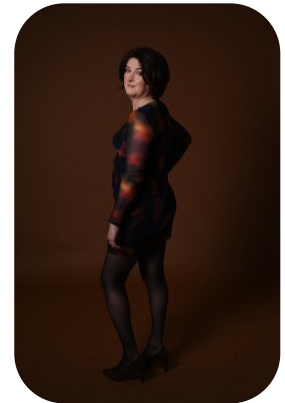

Additional Talents:

BIKE - SWIM - PILATES - GYM FITNESS - RUNNING CLUB - LAWN GREEN BOWLS - ICE SKATE - CURLING - SKI