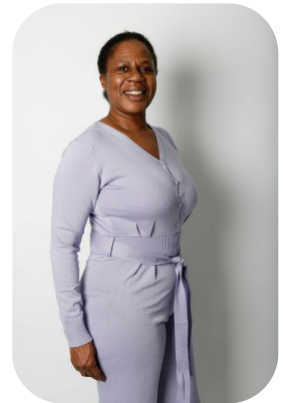

Christine Merrifield

Age: 61-70	Height: 5ft6inch	Eye Colour: Black	Accent: London
Gender:F	Weight: 62kg	Waist: 30	Bust: 38
Location: London	Shoe Size: 5	Hips: 42	
Drives: Yes	Hair Color: Black		

Talents
MATURE MODELS, EXTRAS