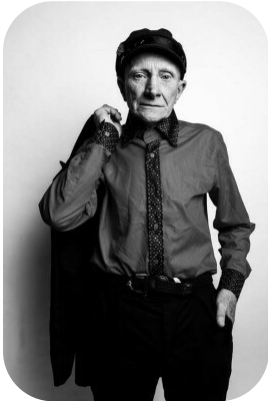

Additional Talents:
DRAMA WORKSHOPS