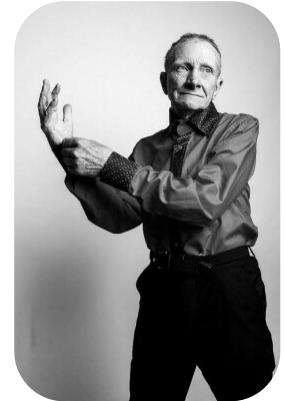

Additional Talents:
DRAMA WORKSHOPS