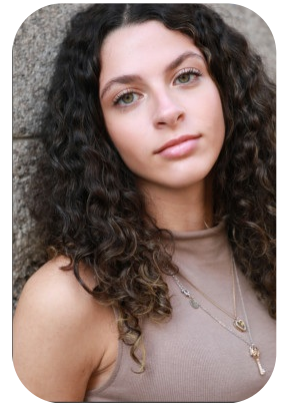

Clara El-Haddad

Age: 16-20	Height: 5ft4inch	Eye Colour: Green	Accent: London
Gender:F	Weight: 53kg	Waist: 23	
Location: London	Shoe Size: 5.5	Bust: 32	
Drives: No	Hair Color: Brunette	Hips: 33	

Talents
COMMERCIAL MODELS, TEEN MODELS, EXTRAS