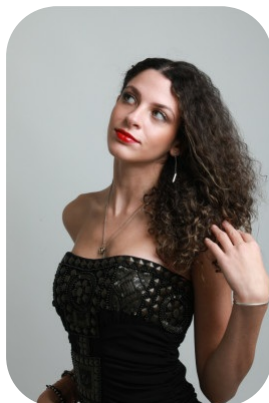

Clara El-Haddad

Age: 16-20	Height: 5ft4inch	Eye Colour: Green	Accent: London
Gender:F	Weight: 53kg	Waist: 23	
Location: London	Shoe Size: 5.5	Bust: 32	
Drives: No	Hair Color: Brunette	Hips: 33	

Talents
COMMERCIAL MODELS, TEEN MODELS, EXTRAS