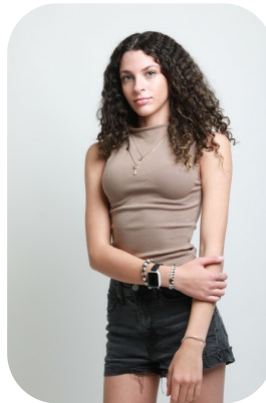

Clara El-Haddad

Age: 16-20	Height: 5ft4inch	Eye Colour: Green	Accent: London
Gender:F	Weight: 53kg	Waist: 23	
Location: London	Shoe Size: 5.5	Bust: 32	
Drives: No	Hair Color: Brunette	Hips: 33	

Talents
COMMERCIAL MODELS, TEEN MODELS, EXTRAS