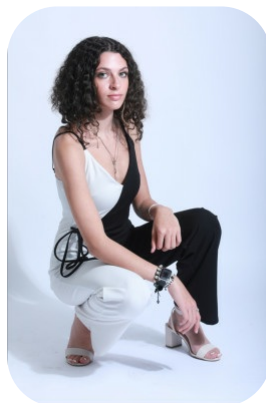

Clara El-Haddad

Age: 16-20	Height: 5ft4inch	Eye Colour: Green	Accent: London
Gender:F	Weight: 53kg	Waist: 23	
Location: London	Shoe Size: 5.5	Bust: 32	
Drives: No	Hair Color: Brunette	Hips: 33	

Talents
COMMERCIAL MODELS, TEEN MODELS, EXTRAS