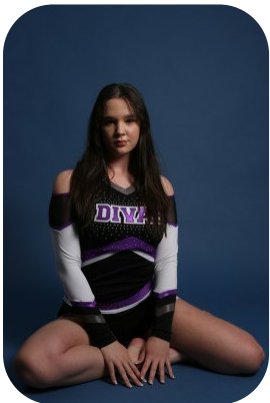

# Claudia Gilbert

Age: 16-20	Height: 5ft7inch	Eye Colour: Green	Accent: London
Gender:F	Weight: 65kg	Waist: 29	Bust: 36
Location: London	Shoe Size: 6	Hips: 35	
Drives: No	Hair Color: Brunette		

Talents  
COMMERCIAL MODELS