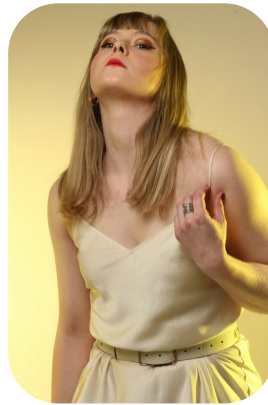

# Claudia Storey

Age: 25-30	Height: 5ft7inch	Eye Colour: Blue	Accent: London
Gender:F	Weight: 68kg	Waist: 27	Bust: 34
Location: London	Shoe Size: 6	Hips: 27	
Drives: No	Hair Color: Brunette		

Talents  
COMMERCIAL MODELS, MUSICIANS