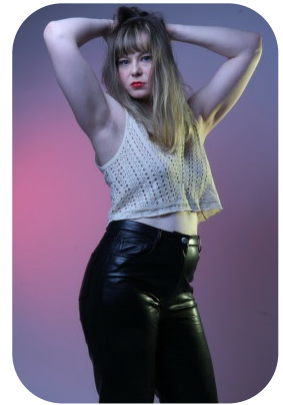

# Claudia Storey

Age: 25-30	Height: 5ft7inch	Eye Colour: Blue	Accent: London
Gender:F	Weight: 68kg	Waist: 27	Bust: 34
Location: London	Shoe Size: 6	Hips: 27	
Drives: No	Hair Color: Brunette		

Talents  
COMMERCIAL MODELS, MUSICIANS