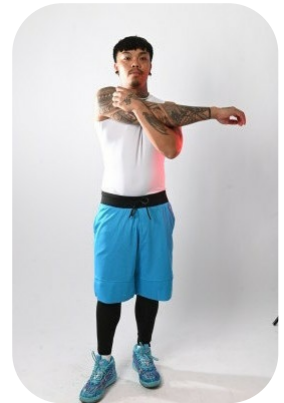

Additional Talents:
SWIM BIKE BASKETBALL GYM