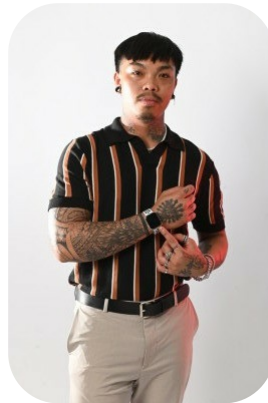

Additional Talents:
SWIM BIKE BASKETBALL GYM