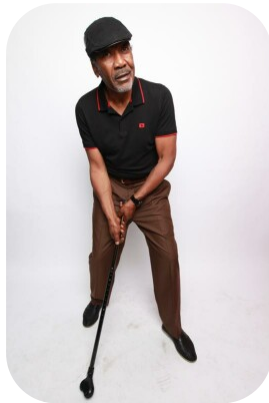

Clive Dunham

Age: 61-70	Height: 6ft1inch	Eye Colour: Brown	Accent: London
Gender: M	Weight: 82kg	Waist: 36	
Location: London	Shoe Size: 9		
Drives: Yes	Hair Color: Black		

Talents
MATURE MODELS, EXTRAS

FOR ANY INQUIRIES PLEASE CONTACT US