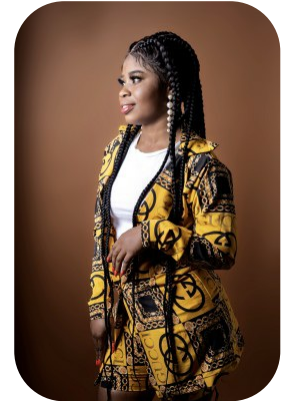

Additional Talents:

BIKE

ATHLETICS

Trainings:

Training type

Training location

Training type

Training location