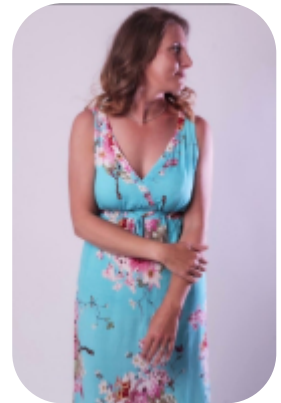

Connie Bateman

Age: 41-50	Height: 5ft6inch	Eye Colour: Blue	Accent: London
Gender:F	Weight: 56kg	Waist: 29	Bust: 36
Location: London	Shoe Size: 6	Hips: 36	
Drives: Yes	Hair Color: Blonde		

Talents
MATURE MODELS, EXTRAS