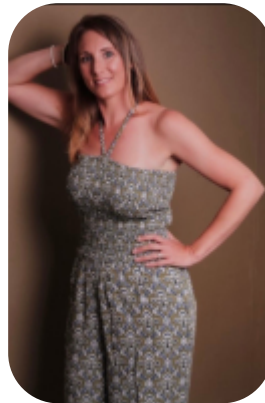

Connie Bateman

Age: 41-50	Height: 5ft6inch	Eye Colour: Blue	Accent: London
Gender:F	Weight: 56kg	Waist: 29	Bust: 36
Location: London	Shoe Size: 6	Hips: 36	
Drives: Yes	Hair Color: Blonde		

Talents
MATURE MODELS, EXTRAS