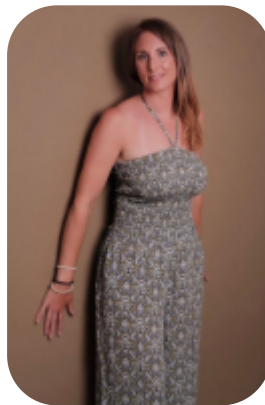

Connie Bateman

Age: 41-50	Height: 5ft6inch	Eye Colour: Blue	Accent: London
Gender:F	Weight: 56kg	Waist: 29	Bust: 36
Location: London	Shoe Size: 6	Hips: 36	
Drives: Yes	Hair Color: Blonde		

Talents
MATURE MODELS, EXTRAS