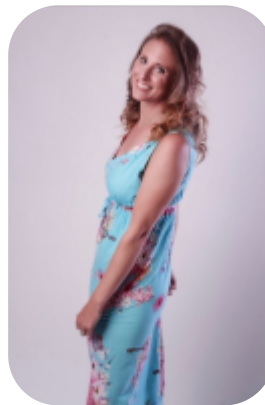

Connie Bateman

Age: 41-50	Height: 5ft6inch	Eye Colour: Blue	Accent: London
Gender:F	Weight: 56kg	Waist: 29	Bust: 36
Location: London	Shoe Size: 6	Hips: 36	
Drives: Yes	Hair Color: Blonde		

Talents
MATURE MODELS, EXTRAS