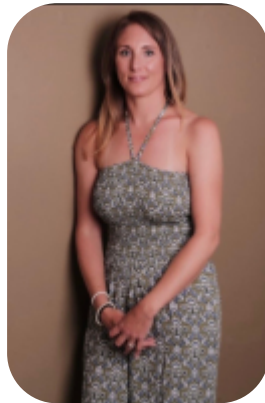

Connie Bateman

Age: 41-50	Height: 5ft6inch	Eye Colour: Blue	Accent: London
Gender:F	Weight: 56kg	Waist: 29	Bust: 36
Location: London	Shoe Size: 6	Hips: 36	
Drives: Yes	Hair Color: Blonde		

Talents
MATURE MODELS, EXTRAS