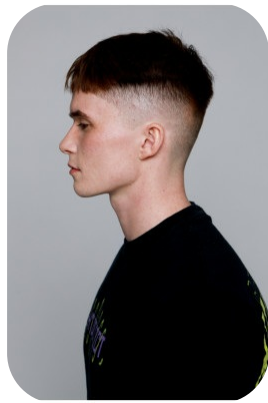

Conor Leighton

Trainings: 1

Age: 21-24	Height: 5ft7inch	Eye Colour: Hazel	Accent: London
Gender:M	Weight: 70kg	Waist: 32	Bust: 36
Location: London	Shoe Size: 7	Hips: 33	
Drives: No	Hair Color: Red		

Talents
COMMERCIAL MODELS, EXTRAS