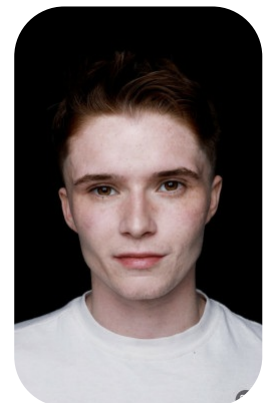

Conor Leighton

Trainings: 1

Age: 21-24	Height: 5ft7inch	Eye Colour: Hazel	Accent: London
Gender:M	Weight: 70kg	Waist: 32	Bust: 36
Location: London	Shoe Size: 7	Hips: 33	
Drives: No	Hair Color: Red		

Talents
COMMERCIAL MODELS, EXTRAS