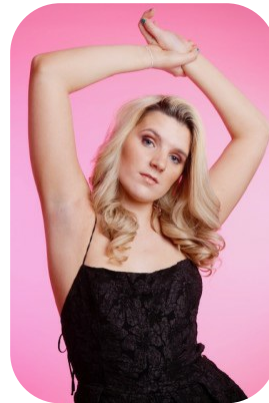

Additional Talents:
BIKE
SWIM