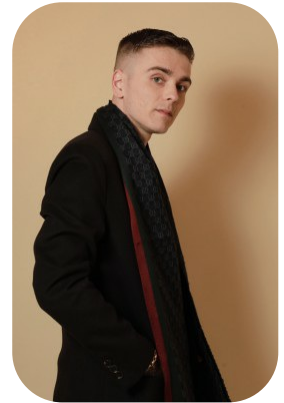

Additional Talents:
BIKE - SWIM - CLIMB
GYM FITNESS

Trainings:

[Corey Taylor Profile](#)

All Rights Reserved by [Fusion Management](#) © 2018