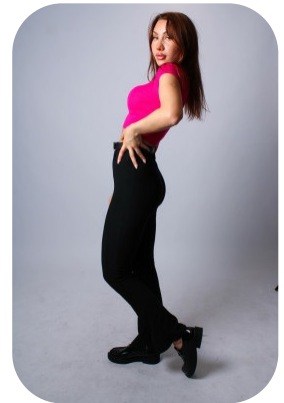

Corina Jechiu

Videos: 1

Age: 25-30	Height: 5ft7inch	Eye Colour: Hazel	Accent: London
Gender:F	Weight: 56kg	Waist: 26	Bust: 37
Location: London	Shoe Size: 6	Hips: 38	
Drives: No	Hair Color: Brunette		

Talents
COMMERCIAL MODELS, EXTRAS