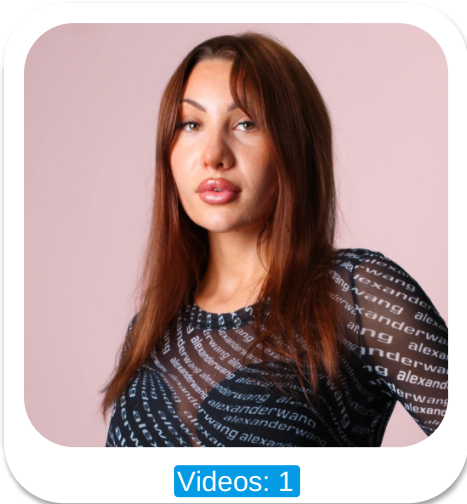

Corina Jechiu

Videos: 1

Age: 25-30	Height: 5ft7inch	Eye Colour: Hazel	Accent: London
Gender:F	Weight: 56kg	Waist: 26	Bust: 37
Location: London	Shoe Size: 6	Hips: 38	
Drives: No	Hair Color: Brunette		

Talents
COMMERCIAL MODELS, EXTRAS