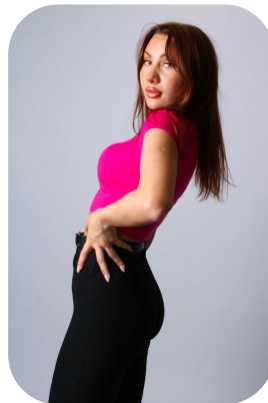

Corina Jechiu

Videos: 1

Age: 25-30	Height: 5ft7inch	Eye Colour: Hazel	Accent: London
Gender:F	Weight: 56kg	Waist: 26	Bust: 37
Location: London	Shoe Size: 6	Hips: 38	
Drives: No	Hair Color: Brunette		

Talents
COMMERCIAL MODELS, EXTRAS