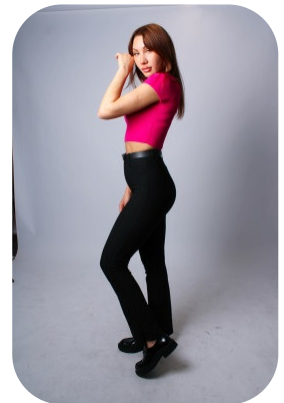

Corina Jechiu

Videos: 1

Age: 25-30	Height: 5ft7inch	Eye Colour: Hazel	Accent: London
Gender:F	Weight: 56kg	Waist: 26	Bust: 37
Location: London	Shoe Size: 6	Hips: 38	
Drives: No	Hair Color: Brunette		

Talents
COMMERCIAL MODELS, EXTRAS