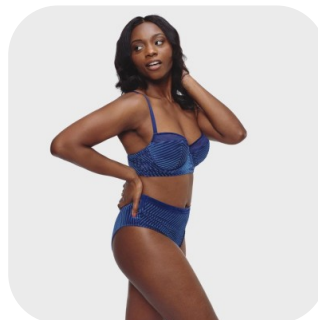

Additional Talents:
Accents & Dialects
Native:
French
Languages