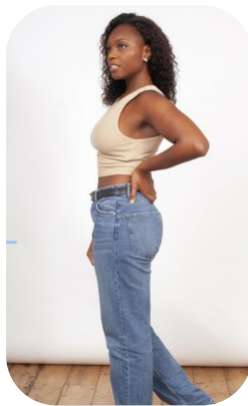

Additional Talents:
Accents & Dialects
Native:
French
Languages