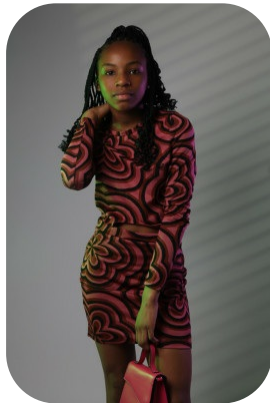

Cornelie Khasa

Age: 11-15	Height: 5ft3inch	Eye Colour: Brown	Accent: London
Gender:F	Weight: 50kg	Waist: 28	Bust: 30
Location: London	Shoe Size: 5.5	Hips: 35	
Drives: Yes	Hair Color: Black		

Talents
CHILD MODELLING, EXTRAS