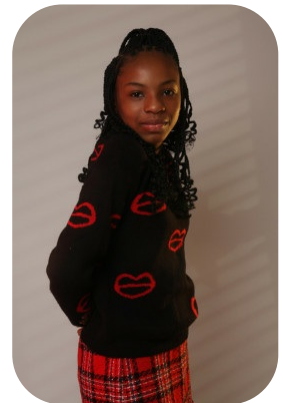

Cornelie Khasa

Age: 11-15	Height: 5ft3inch	Eye Colour: Brown	Accent: London
Gender:F	Weight: 50kg	Waist: 28	Bust: 30
Location: London	Shoe Size: 5.5	Hips: 35	
Drives: Yes	Hair Color: Black		

Talents
CHILD MODELLING, EXTRAS