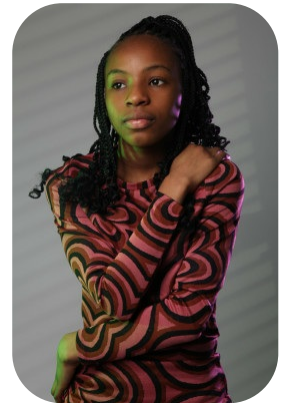

Cornelie Khasa

Age: 11-15	Height: 5ft3inch	Eye Colour: Brown	Accent: London
Gender:F	Weight: 50kg	Waist: 28	Bust: 30
Location: London	Shoe Size: 5.5	Hips: 35	
Drives: Yes	Hair Color: Black		

Talents
CHILD MODELLING, EXTRAS