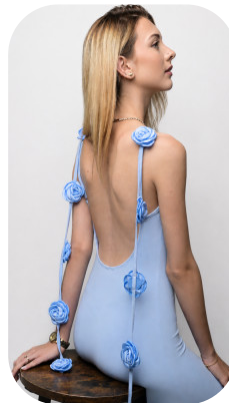

Cosmina Laitin

Age: 16-20	Height: 5ft5inch	Eye Colour: Green	Accent: London
Gender:F	Weight: 45kg	Waist: 26	Bust: 29
Location: London	Shoe Size: 4	Hips: 34	
Drives: No	Hair Color: Blonde		

Talents
COMMERCIAL MODELS