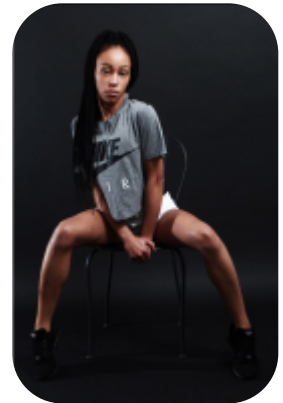

Courtney Cameron

Age: 25-30	Height: 5ft6inch	Eye Colour: Brown	Accent: Northern
Gender:F	Weight: 50kg	Waist: 30	Bust: 29
Location: Britain North	Shoe Size: 6	Hips: 32	
Drives: No	Hair Color: Black		

Talents
COMMERCIAL MODELS, EXTRAS