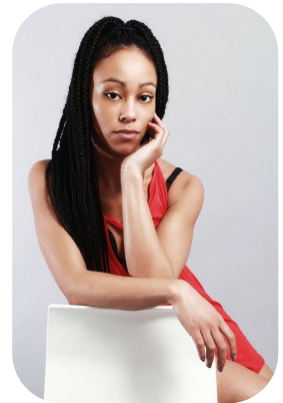

Courtney Cameron

Age: 25-30	Height: 5ft6inch	Eye Colour: Brown	Accent: Northern
Gender:F	Weight: 50kg	Waist: 30	Bust: 29
Location: Britain North	Shoe Size: 6	Hips: 32	
Drives: No	Hair Color: Black		

Talents
COMMERCIAL MODELS, EXTRAS