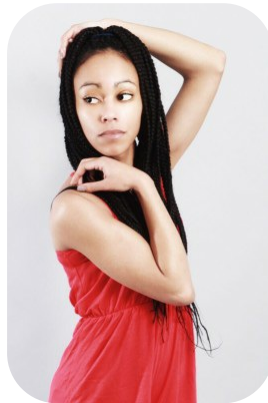

Courtney Cameron

Age: 25-30	Height: 5ft6inch	Eye Colour: Brown	Accent: Northern
Gender:F	Weight: 50kg	Waist: 30	Bust: 29
Location: Britain North	Shoe Size: 6	Hips: 32	
Drives: No	Hair Color: Black		

Talents
COMMERCIAL MODELS, EXTRAS