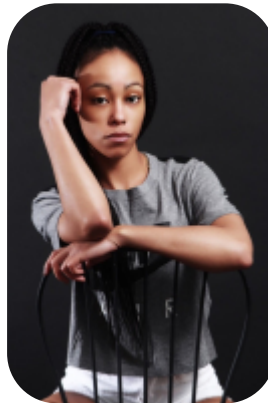

Courtney Cameron

Age: 25-30	Height: 5ft6inch	Eye Colour: Brown	Accent: Northern
Gender:F	Weight: 50kg	Waist: 30	Bust: 29
Location: Britain North	Shoe Size: 6	Hips: 32	
Drives: No	Hair Color: Black		

Talents
COMMERCIAL MODELS, EXTRAS