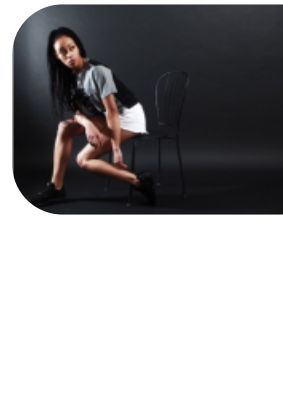

Courtney Cameron

Age: 25-30	Height: 5ft6inch	Eye Colour: Brown	Accent: Northern
Gender:F	Weight: 50kg	Waist: 30	Bust: 29
Location: Britain North	Shoe Size: 6	Hips: 32	
Drives: No	Hair Color: Black		

Talents
COMMERCIAL MODELS, EXTRAS