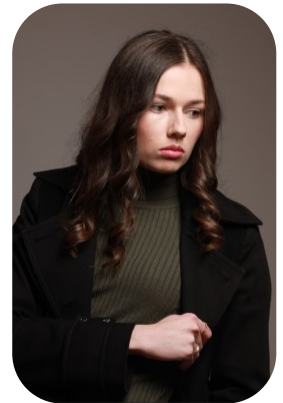

Additional Talents:
SWIM BIKE FITNESS HORSERIDE (COMPETITIVE)