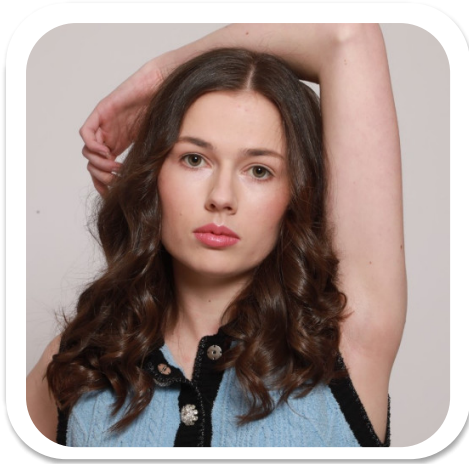

Courtney Fraser

Age: 25-30	Height: 5ft8inch	Eye Colour: Green	Accent: Other
Gender:F	Weight: 52kg	Waist: 25"	Bust: 32"
Location: Britain North	Shoe Size: 6	Hips: 35"	
Drives: Yes	Hair Color: Brunette		