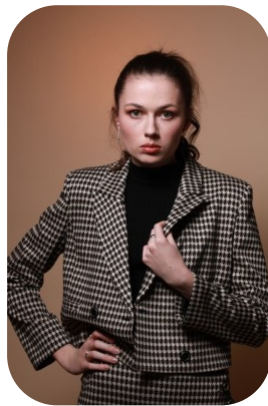

Additional Talents:
SWIM BIKE FITNESS HORSERIDE (COMPETITIVE)