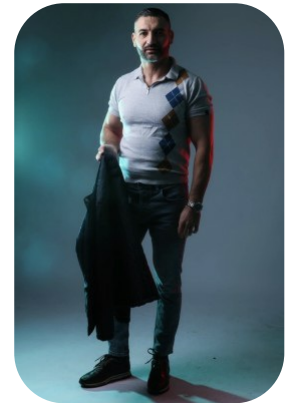

Additional Talents:
BIKE GYM FITNESS FOOTBALL