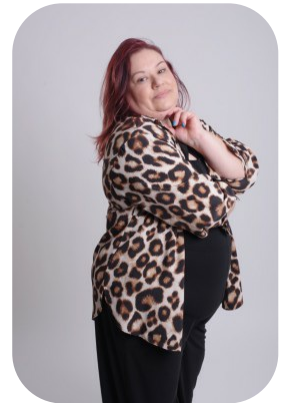

Cristina Ramos

Age: 51-60	Height: 5ft3inch	Eye Colour: Brown	Accent: Mediterranean
Gender:F	Shoe Size: 5	Waist: 44	
Location: London	Hair Color: Brunette	Bust: 38D	
Drives: Yes		Hips: 42	

Talents
MATURE MODELS, PLUS SIZE