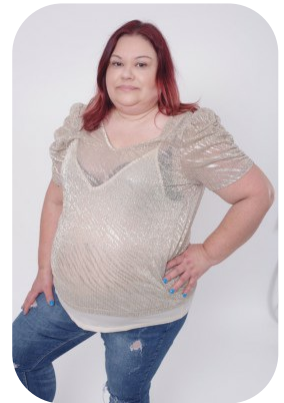

Cristina Ramos

Age: 51-60	Height: 5ft3inch	Eye Colour: Brown	Accent: Mediterranean
Gender:F	Shoe Size: 5	Waist: 44	
Location: London	Hair Color: Brunette	Bust: 38D	
Drives: Yes		Hips: 42	

Talents
MATURE MODELS, PLUS SIZE