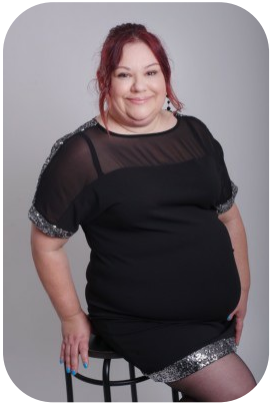

Cristina Ramos

Age: 51-60	Height: 5ft3inch	Eye Colour: Brown	Accent: Mediterranean
Gender:F	Shoe Size: 5	Waist: 44	
Location: London	Hair Color: Brunette	Bust: 38D	
Drives: Yes		Hips: 42	

Talents
MATURE MODELS, PLUS SIZE