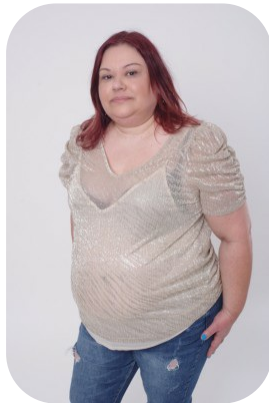

Cristina Ramos

Age: 51-60	Height: 5ft3inch	Eye Colour: Brown	Accent: Mediterranean
Gender:F	Shoe Size: 5	Waist: 44	
Location: London	Hair Color: Brunette	Bust: 38D	
Drives: Yes		Hips: 42	

Talents
MATURE MODELS, PLUS SIZE