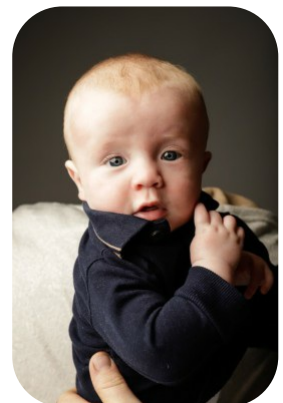

Crue Fayers

Age: 0-5	Height: 3ft0inch	Eye Colour: Blue	Accent: London
Gender:M	Weight: 10kg	Waist: n/a	Bust: n/a
Location: London	Shoe Size: 2	Hips: n/a	
Drives: No	Hair Color: Blonde		

Talents
CHILD MODELLING, EXTRAS