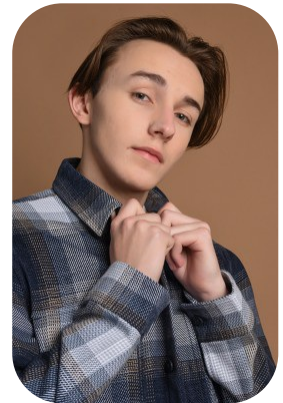

Cullam Ashton

Age: 16-20	Height: 5ft8inch	Eye Colour: Green	Accent: London
Gender: M	Weight: 60kg	Waist: 29	Bust: 39
Location: Britain North	Shoe Size: 9	Hips: 31	
Drives: No	Hair Color: Brunette		

Talents
COMMERCIAL MODELS, EXTRAS