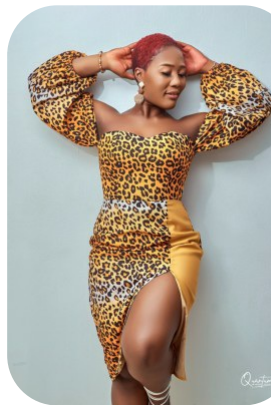

# Cynthia O

Age: 25-30	Height: 5ft6inch	Eye Colour: Brown	Accent: African
Gender:F			
Location: London	Hair Color: Black	Waist: 30	Bust: 34
Drives: No		Hips: 44	

Talents  
COMMERCIAL MODELS, PLUS SIZE

Additional Talents:  
BIKE SWIM