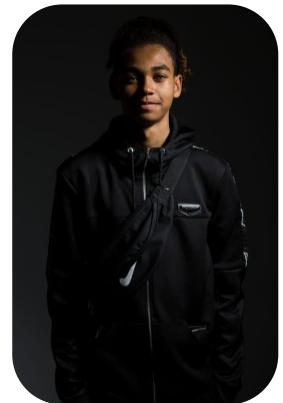

Cyrus Ellis

Age: 16-20	Height: 5ft11inch	Eye Colour: Green	Accent: Northern
Gender: M	Weight: 64kg	Waist: 33ch	Bust: 34ch
Location: Britain North	Shoe Size: 8.UK	Hips: 36	
Drives: No	Hair Color: Brunette		

Talents
TEEN MODELS, EXTRAS, ATHLETES

Additional Talents:
BIKE - SWIM - SKATEBOARD - CLIMB
KICK BOXING - 1 YEAR (CONTACT SPORT)

FOR ANY INQUIRIES PLEASE CONTACT US

0207 834 66 60 - Office

www.fusionmng.com