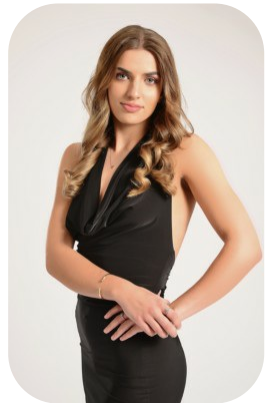

Daisy Ruddick

Age: 16-20	Height: 5ft6inch	Eye Colour: Green	Accent: London
Gender:F	Weight: 65kg	Waist: 70	Bust: 89
Location: London	Shoe Size: 6	Hips: 93	
Drives: Yes	Hair Color: Blonde		

Talents
COMMERCIAL MODELS, COMMERCIAL DANCERS,
EXTRAS, ATHLETES