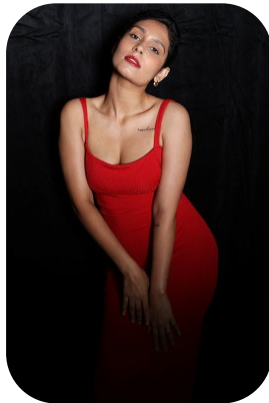

# Daman Grewal

Age: 25-30	Height: 5ft3inch	Eye Colour: Black	Accent: London
Gender:F	Weight: 59kg	Waist: 28	Bust: 33
Location: London	Shoe Size: 6.5	Hips: 36	
Drives: No	Hair Color: Black		

Talents  
COMMERCIAL MODELS, NEW FACES, EXTRAS