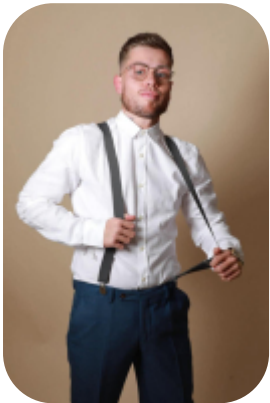

Dan Burke

Age: 21-24	Height: 5ft7inch	Eye Colour: Blue	Accent: Irish
Gender:M	Weight: 11kg	Waist: 86	Bust: 89
Location: Ireland	Shoe Size: 8.5	Hips: 94	
Drives: No	Hair Color: Brunette		

Talents
COMMERCIAL MODELS, EXTRAS