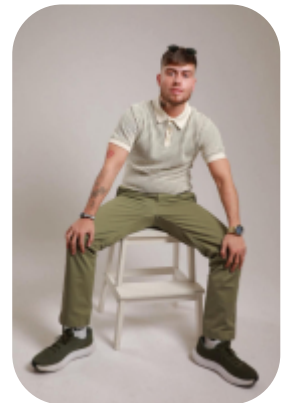

Dan Burke

Age: 21-24	Height: 5ft7inch	Eye Colour: Blue	Accent: Irish
Gender:M	Weight: 11kg	Waist: 86	Bust: 89
Location: Ireland	Shoe Size: 8.5	Hips: 94	
Drives: No	Hair Color: Brunette		

Talents
COMMERCIAL MODELS, EXTRAS