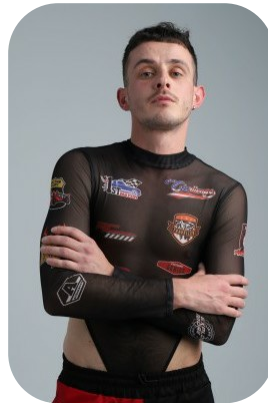

# Daniel Brown

Age: 31-40	Height: 5ft11inch	Eye Colour: Blue	Accent: Northern
Gender:M	Weight: 73kg	Waist: 31	Bust: 38
Location: Britain North	Shoe Size: 9	Hips: 32	
Drives: Yes	Hair Color: Brunette		

Talents  
COMMERCIAL MODELS