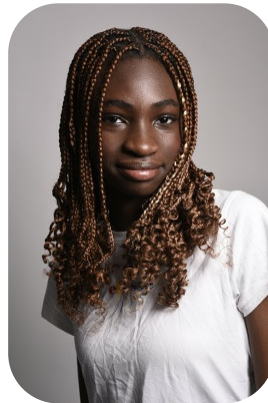

Additional Talents:
BIKE