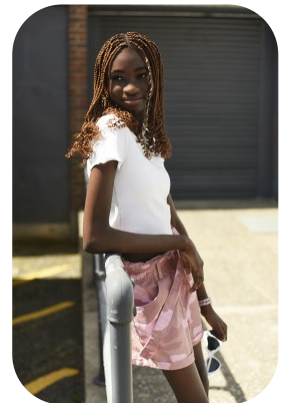

Additional Talents:
BIKE