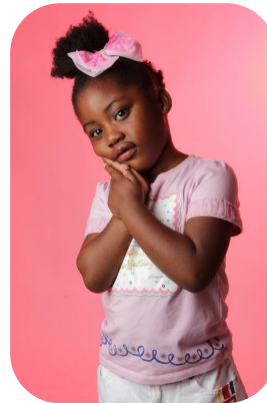

Danielle Addison

Age: 0-5	Height: 3ft11inch	Eye Colour: Brown	Accent: London
Gender:F	Weight: 23kg	Waist: 25	Bust: 24
Location: London	Shoe Size: 12	Hips: 27	
Drives: No	Hair Color: Black		

Talents
CHILD MODELLING, EXTRAS