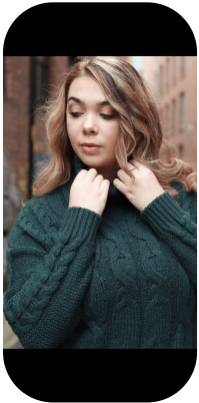

Danielle Disley

Age: 21-24	Height: 5ft5inch	Eye Colour: Hazel	Accent: British Northern
Gender:F	Weight: 74kg	Waist: 32	
Location: Britain North	Shoe Size: 4	Bust: 24 G	Hips: 34
Drives: No	Hair Color: Brunette		

Talents
COMMERCIAL MODELS, COMMERCIAL DANCERS,
EXTRAS

Additional Talents:

BALLET, TAP AND JAZZ (10 YEARS) - TAP (GRADE 5) - STREETDANCE (4 YEARS) - BIKE - SWIM - ICESKATE

[Danielle Disley Profile](#)

All Rights Reserved by [Fusion Management](#) © 2018