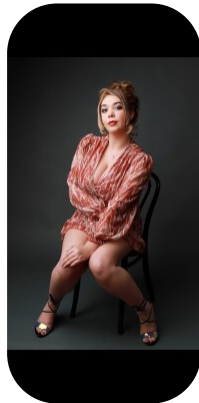

Danielle Disley

Age: 21-24	Height: 5ft5inch	Eye Colour: Hazel	Accent: British Northern
Gender:F	Weight: 74kg	Waist: 32	
Location: Britain North	Shoe Size: 4	Bust: 24 G	Hips: 34
Drives: No	Hair Color: Brunette		

Talents
COMMERCIAL MODELS, COMMERCIAL DANCERS,
EXTRAS

Additional Talents:

BALLET, TAP AND JAZZ (10 YEARS) - TAP (GRADE 5) - STREETDANCE (4 YEARS) - BIKE - SWIM - ICESKATE

[Danielle Disley Profile](#)

All Rights Reserved by [Fusion Management](#) © 2018