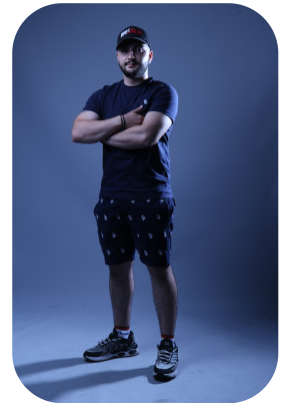

Additional Talents:

SWIM BIKE GYM FITNESS MMA BOX