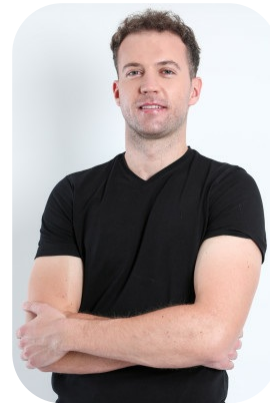

Daniel Tiboldi

Age: 25-30	Height: 6ft5inch	Eye Colour: Blue	Accent: Scottish
Gender:M	Weight: 95kg	Waist: 36	Bust: 43
Location: London	Shoe Size: 11	Hips: 42	
Drives: Yes	Hair Color: Brunette		

Talents
COMMERCIAL MODELS, ATHLETES