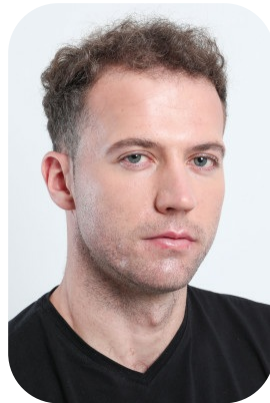

Daniel Tiboldi

Age: 25-30	Height: 6ft5inch	Eye Colour: Blue	Accent: Scottish
Gender:M	Weight: 95kg	Waist: 36	Bust: 43
Location: London	Shoe Size: 11	Hips: 42	
Drives: Yes	Hair Color: Brunette		

Talents
COMMERCIAL MODELS, ATHLETES