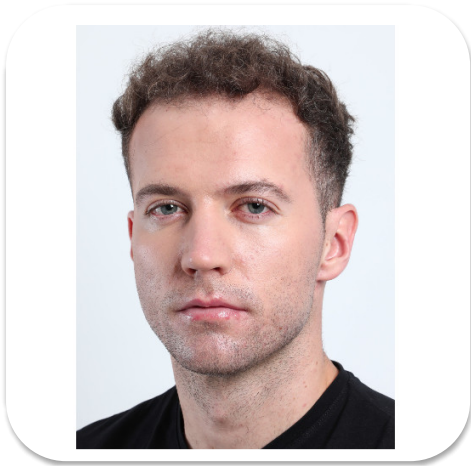

Daniel Tiboldi

Age: 25-30	Height: 6ft5inch	Eye Colour: Blue	Accent: Scottish
Gender:M	Weight: 95kg	Waist: 36	Bust: 43
Location: London	Shoe Size: 11	Hips: 42	
Drives: Yes	Hair Color: Brunette		

Talents
COMMERCIAL MODELS, ATHLETES